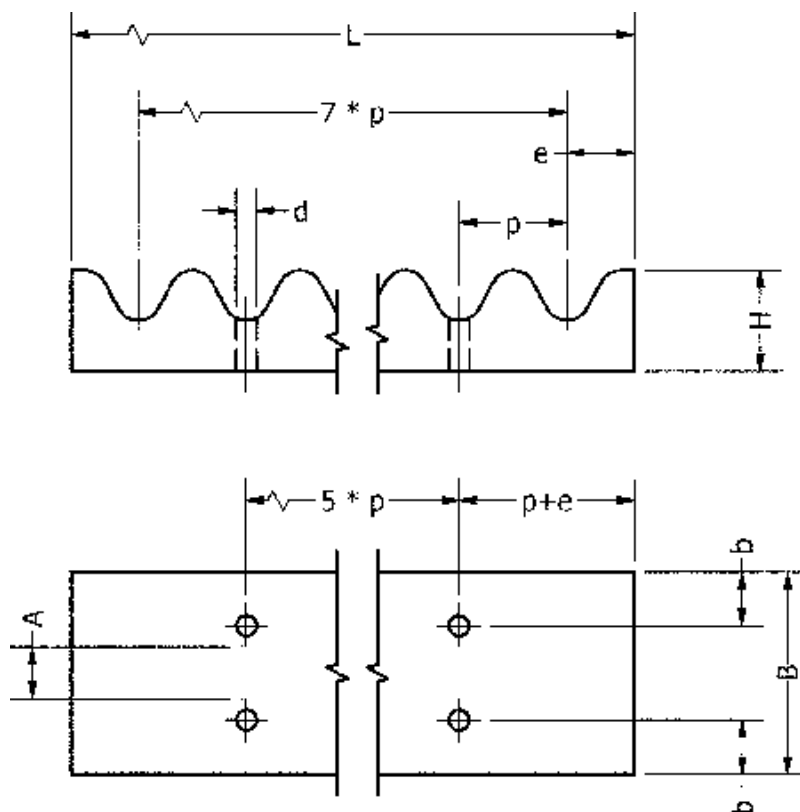

Article number: 6041651330055

Description: Clamping plate for belts HTD 14M 55

## Measures

= -	b = 10
= -	B = 86
= -	d = 11
= -	e = 9
= -	H = 22
= -	L = 116
= -	
A = 55	